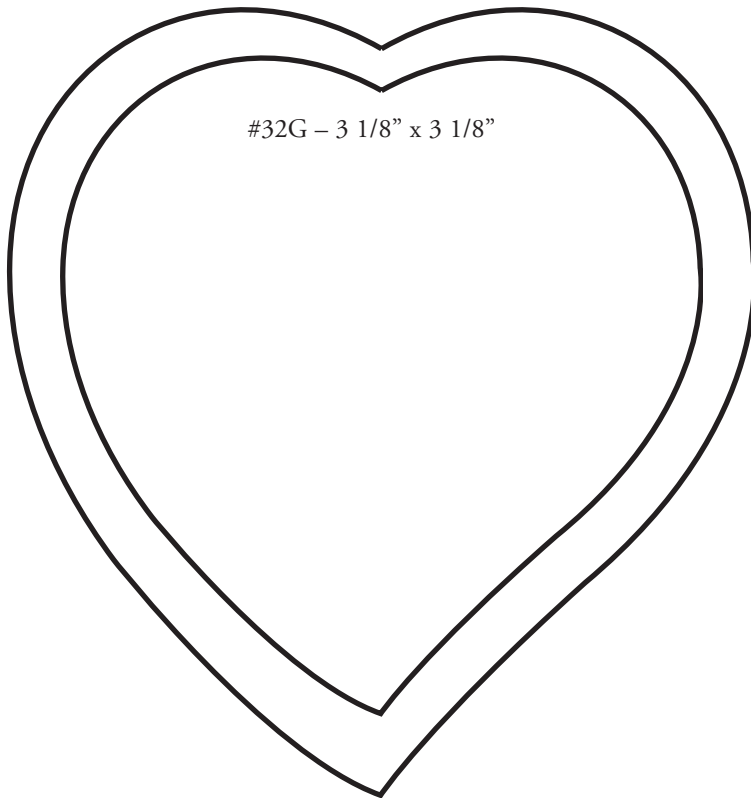

PRECIOUS
SOUVENIR

TEAR SHAPE HEART

#33D - 4" x 4"

#32D - 3 1/8" x 3 1/8"

#33G - 4" x 4"

#32G - 3 1/8" x 3 1/8"