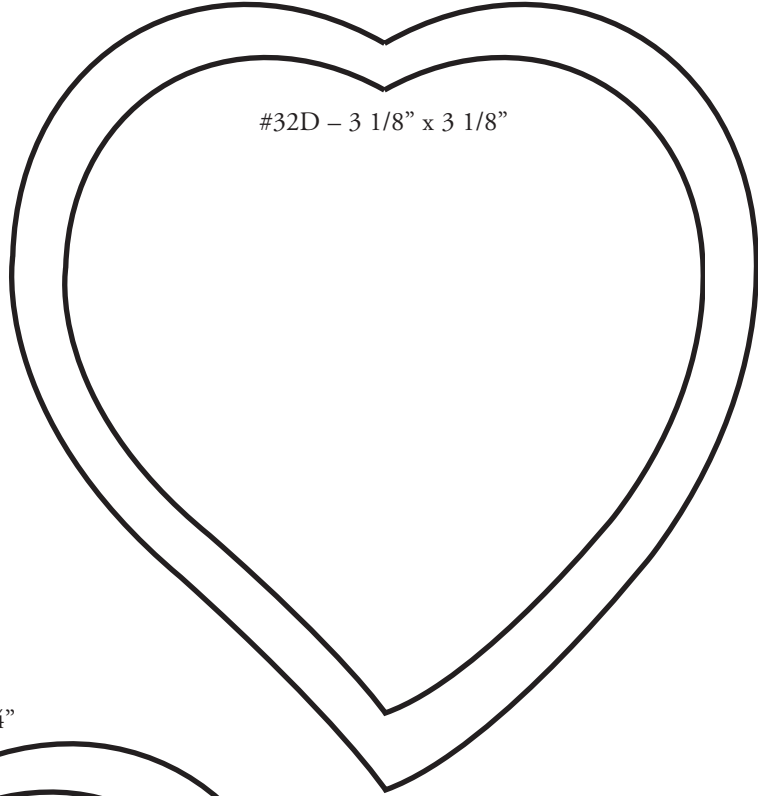

PRECIOUS
SOUVENIR

TEAR SHAPE HEART

#33D - 4" x 4"

#32D - 3 1/8" x 3 1/8"

#33G - 4" x 4"

#32G - 3 1/8" x 3 1/8"